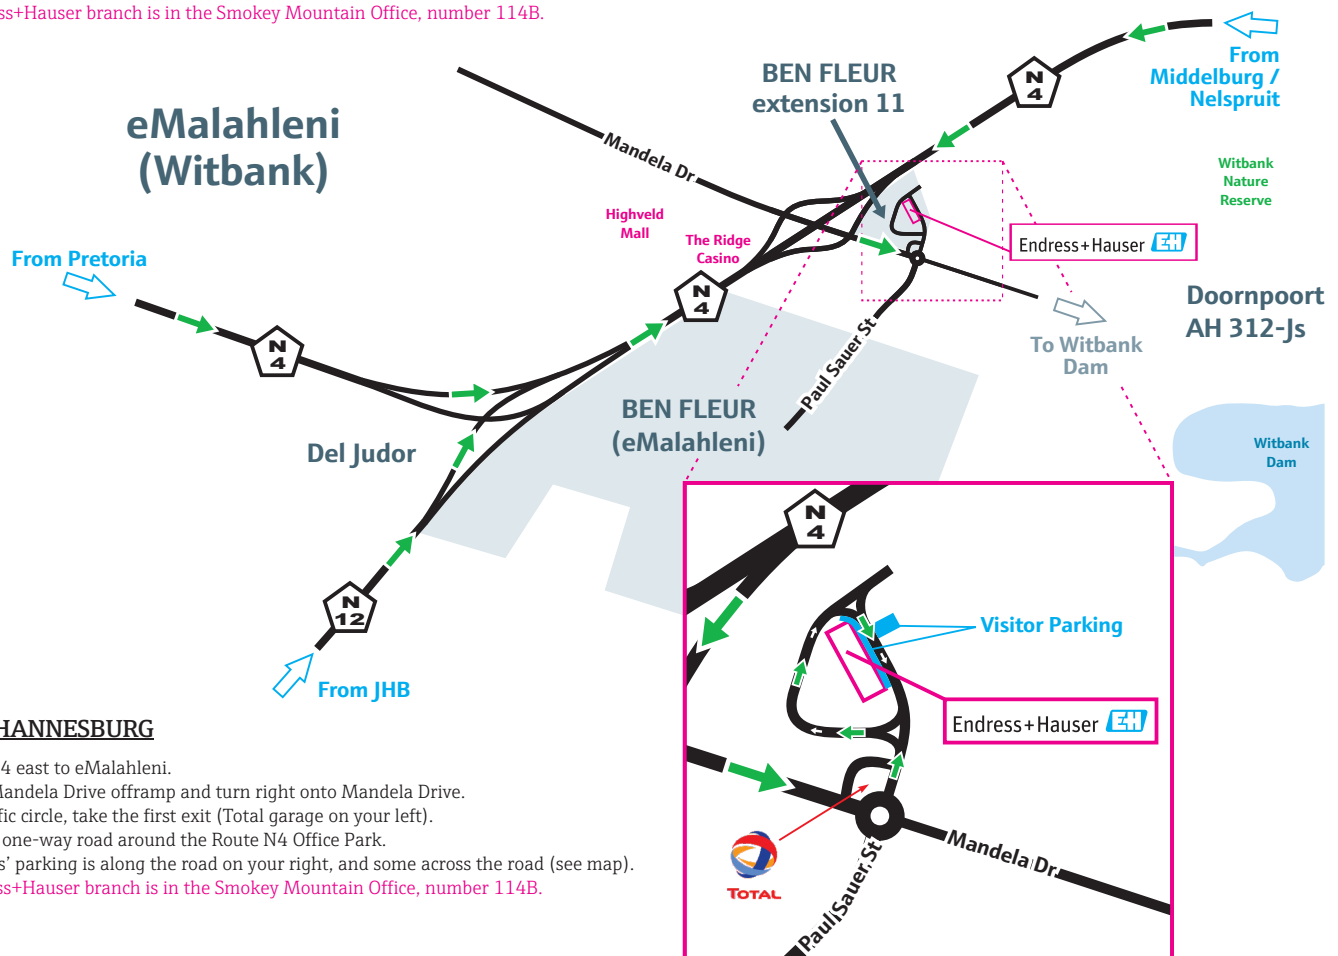

Map and Directions

Endress+Hauser (Pty) Ltd eMalahleni Branch

GPS Coordinates:

Digital: -25.886767, 29.276517

DMS: S25° 53' 12" E29° 16' 35"

FROM PRETORIA

- Take the N12 east to eMalahleni.
- Take the Mandela Drive offramp and turn right onto Mandela Drive.
- At the traffic circle, take the first exit (Total garage on your left).
- Follow the one-way road around the Route N4 Office Park.
- The visitors' parking is along the road on your right, and some across the road (see map).
- The Endress+Hauser branch is in the Smokey Mountain Office, number 114B.

FROM NELSPRUIT

- Take the N4 to eMalahleni
- Take the Mandela Drive offramp and turn left onto Mandela Drive.
- At the traffic circle, take the first exit (Total garage on your left).
- Follow the one-way road around the Route N4 Office Park.
- The visitors' parking is along the road on your right, and some across the road (see map).
- The Endress+Hauser branch is in the Smokey Mountain Office, number 114B.

FROM JOHANNESBURG

- Take the N4 east to eMalahleni.
- Take the Mandela Drive offramp and turn right onto Mandela Drive.
- At the traffic circle, take the first exit (Total garage on your left).
- Follow the one-way road around the Route N4 Office Park.
- The visitors' parking is along the road on your right, and some across the road (see map).
- The Endress+Hauser branch is in the Smokey Mountain Office, number 114B.